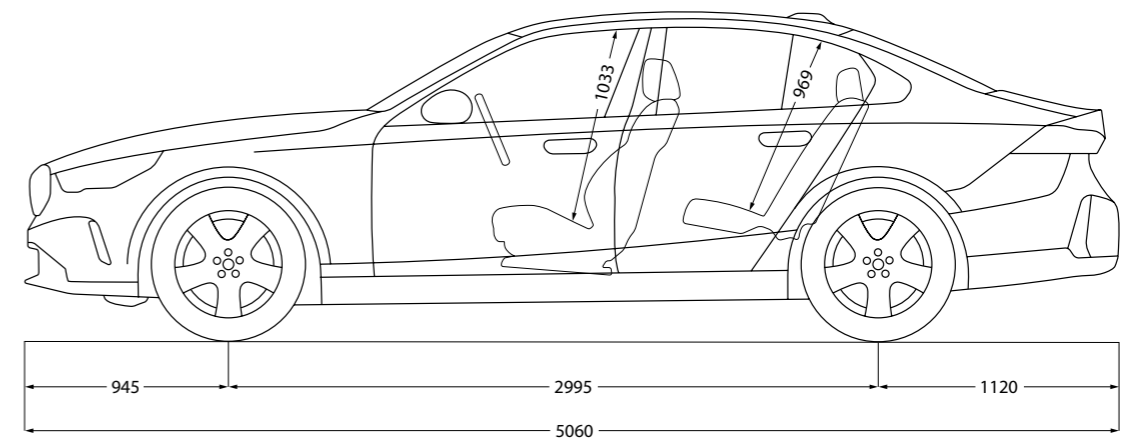

All dimensions are in millimetres.

Luggage compartment capacity: **490 liters for the i5**