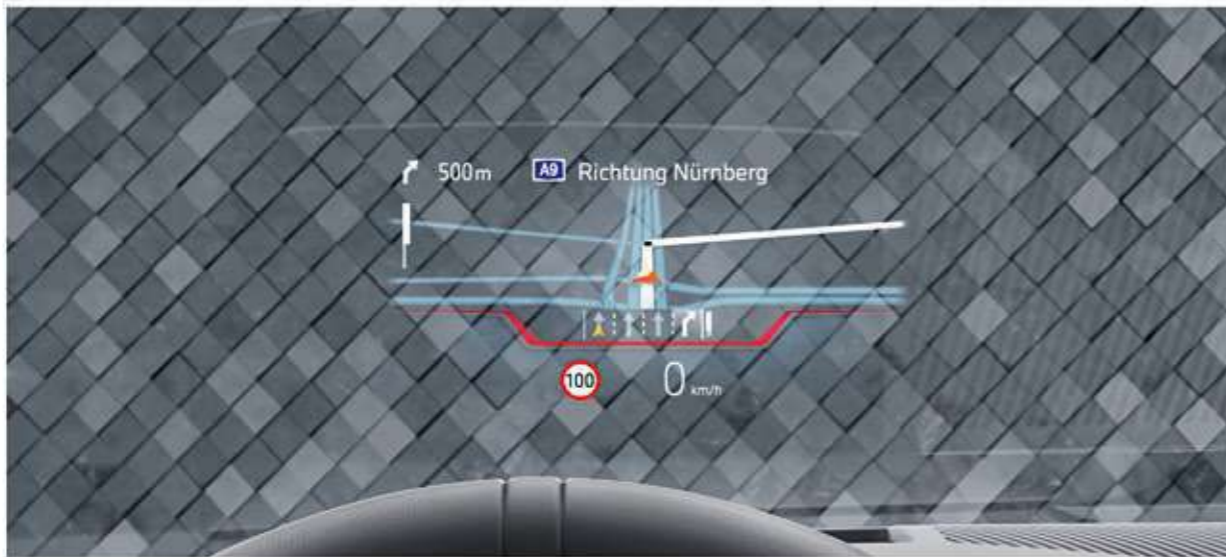

BMW Head-up Display: Projects all navigation and important information in full colour on the windscreen.

خاصية عرض بيانات القيادة والنظام الملاحي على الزجاج الأمامي بالألوان وبدرجة وضوح فائقة.