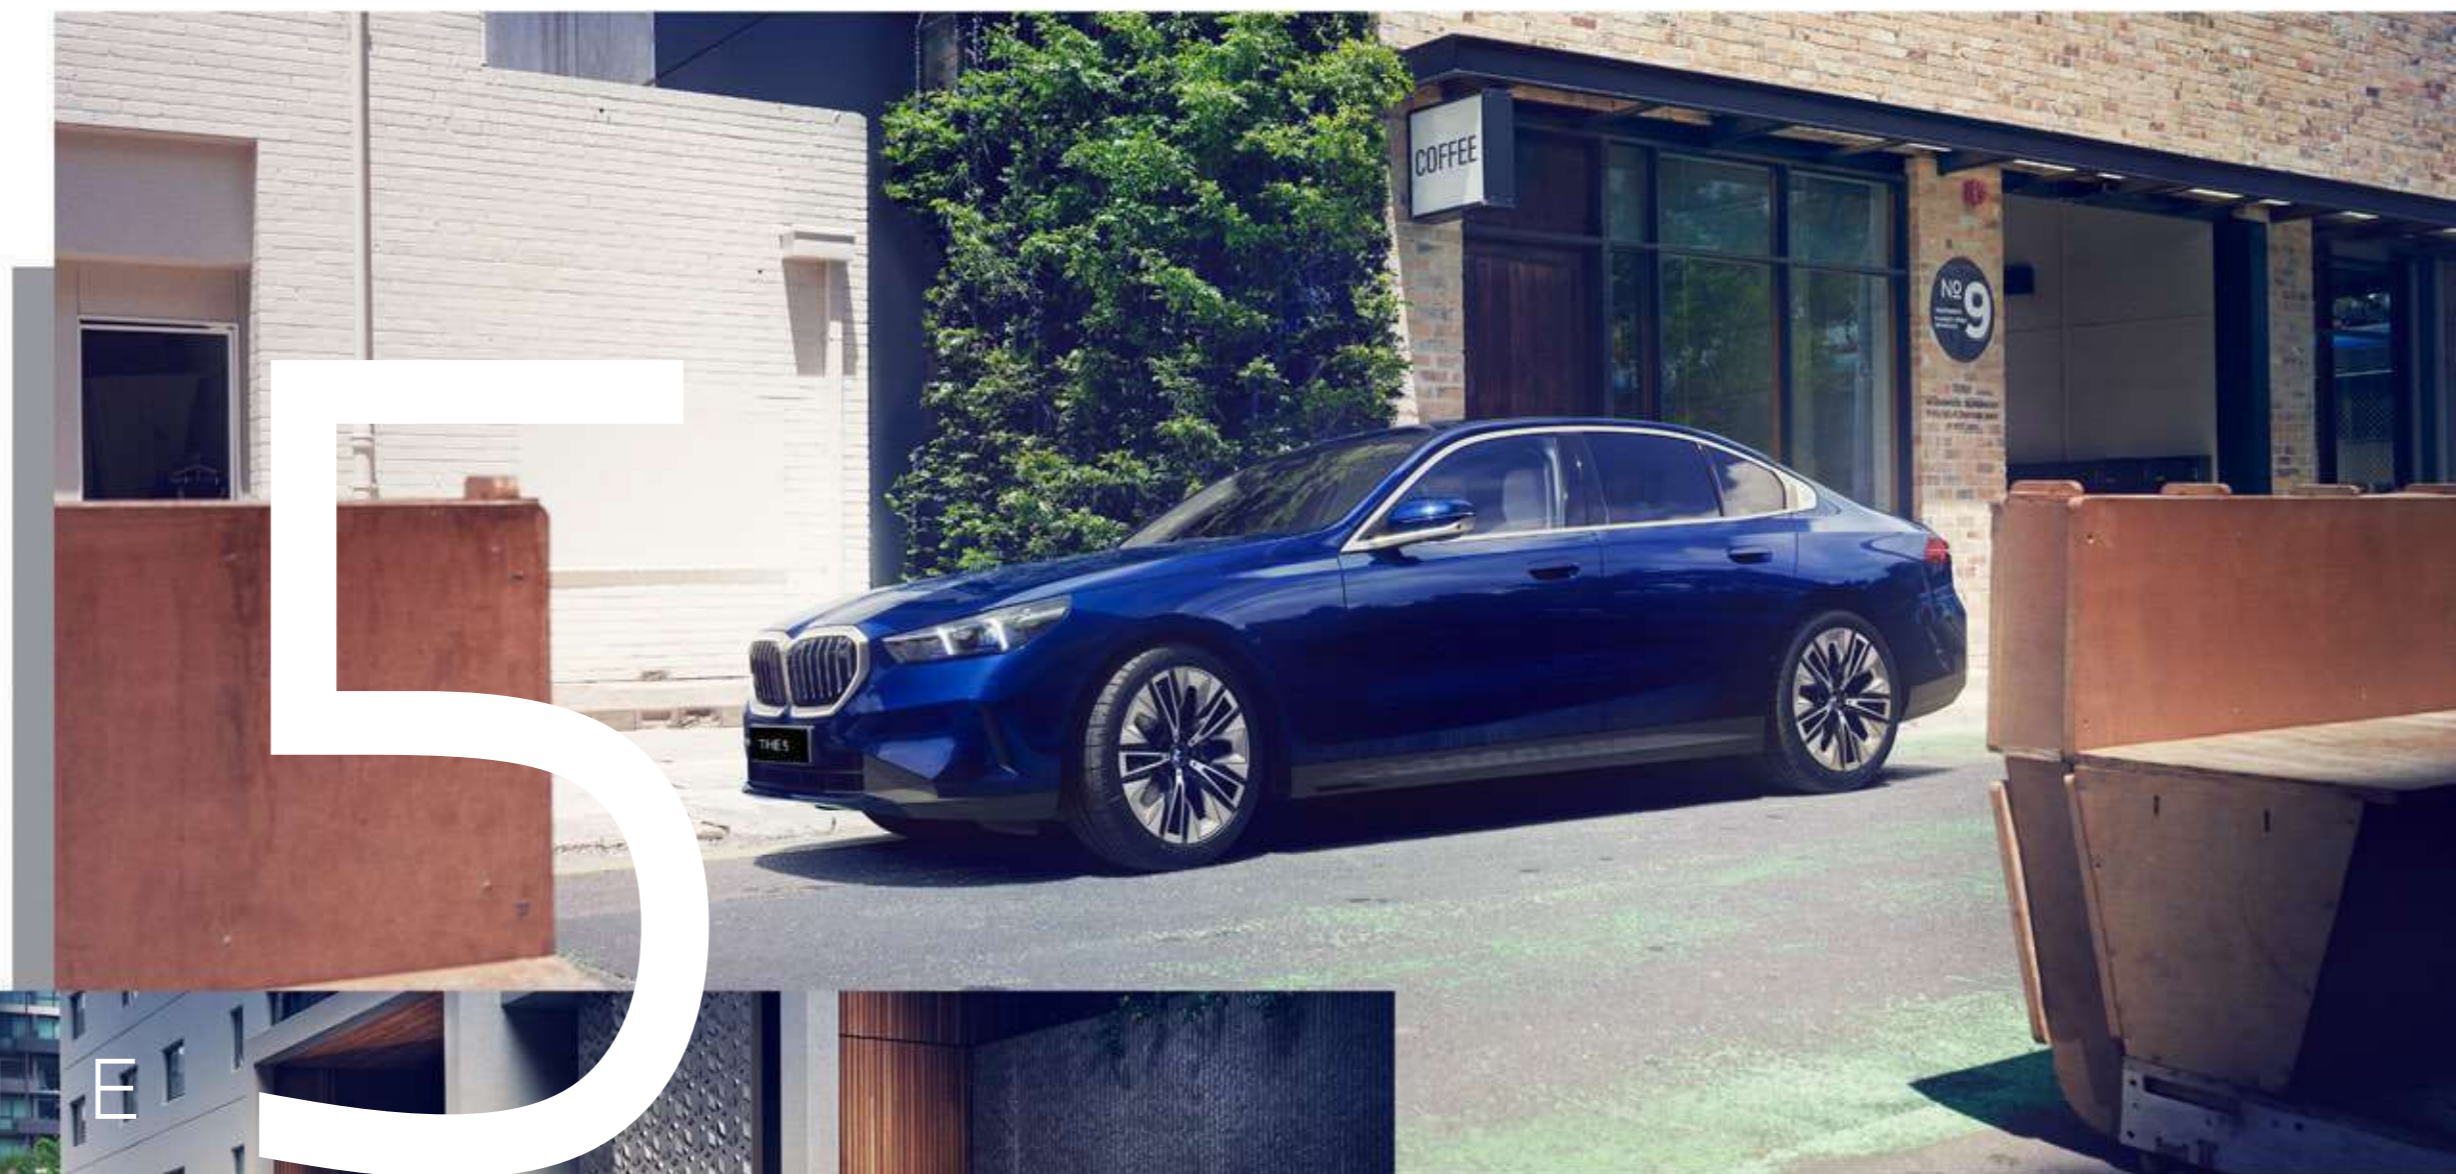

BMW 520i

H I G H L I G H T S